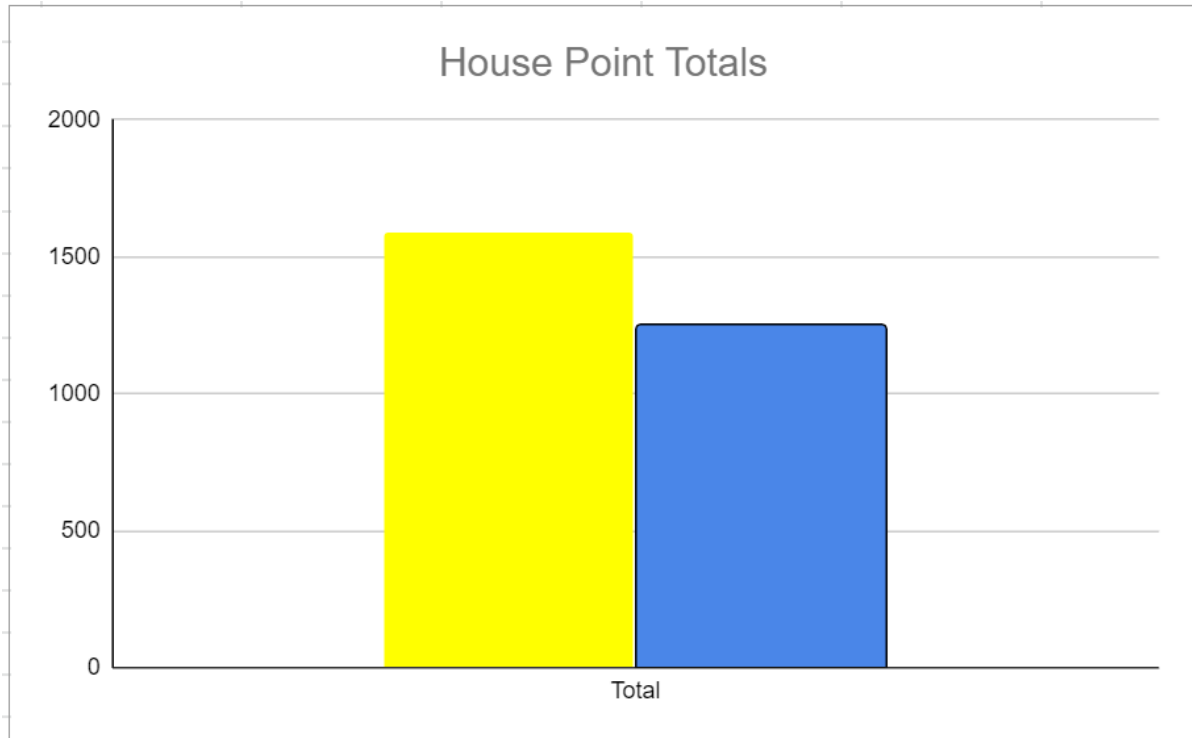

## PENICUIK HOUSE POINTS HALLOWEEN RESULTS

Thank you all for your wonderful contribution to the Halloween dress up event! Participation points were awarded and winners were chosen within each year group. LIDDELL is currently in the lead with 1590 points, followed by Clerk Maxwell with 1250 points. The number of points each House has and the leading House will be displayed on the bulletin board in the Guidance Base, on twitter @PenicuikHS and the school website.

	Liddell	Clerk Maxwell
Participation	940	600
Respect	0	0
Inclusion	0	0
Determination	0	0
Excellence	650	650
<b>Total</b>	<b>1590</b>	<b>1250</b>

### HOUSE POINTS WILL BE AWARDED IN THE FOLLOWING CATEGORIES

PRIDE points are the updated House points system. The points are as follows:

- **Participation:** 20 points for participating in House events
- **Respect:** 30 points awarded by teachers throughout the year for exceptional acts and successes
- **Inclusion:** 30 points for each club you attend (this will be reviewed termly)
- **Determination:** 20 Points to all pupils with 100% attendance each term. Doesn't include authorised absences and off sick.
- **Excellence:** Up to 100 Points for the winners of House events